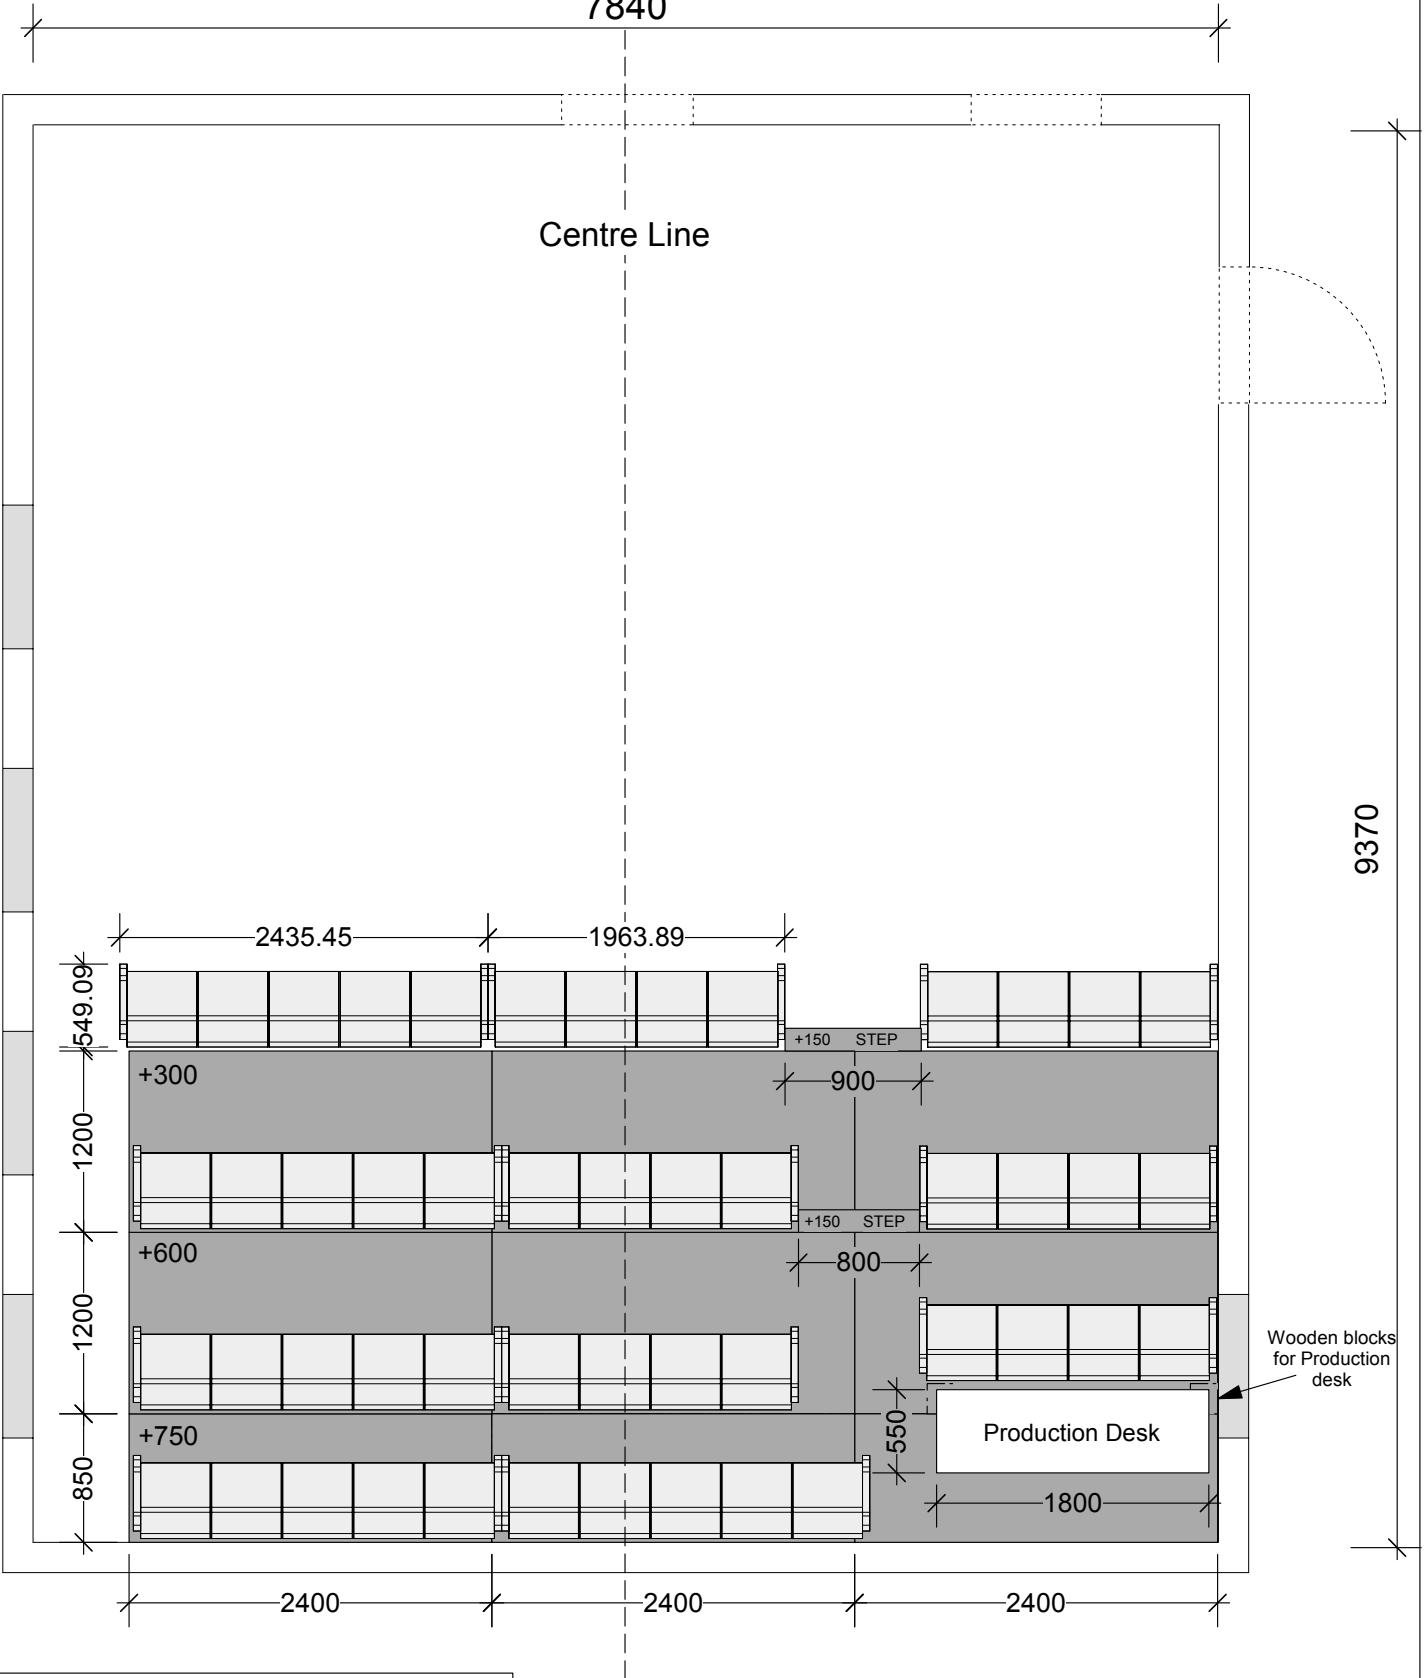

7840

Centre Line

9370

Rostrum List:

- 3 x Bases with tops (2400 wide, 850 deep, 750 high)
- 3 x Bases with tops (2400 wide, 1200 deep, 600 high)
- 3 x Bases with tops (2400 wide, 1200 deep, 300 high)

Seating List:

- 5 x Rows of 5 seats
- 6 x Rows of 4 seats

49 fixed seats up to 74 seats allowed

Seating & Rostrum

BLUE ROOM THEATRE

Scale: 1:50

Date: 06/09/06

Drawn: r miller